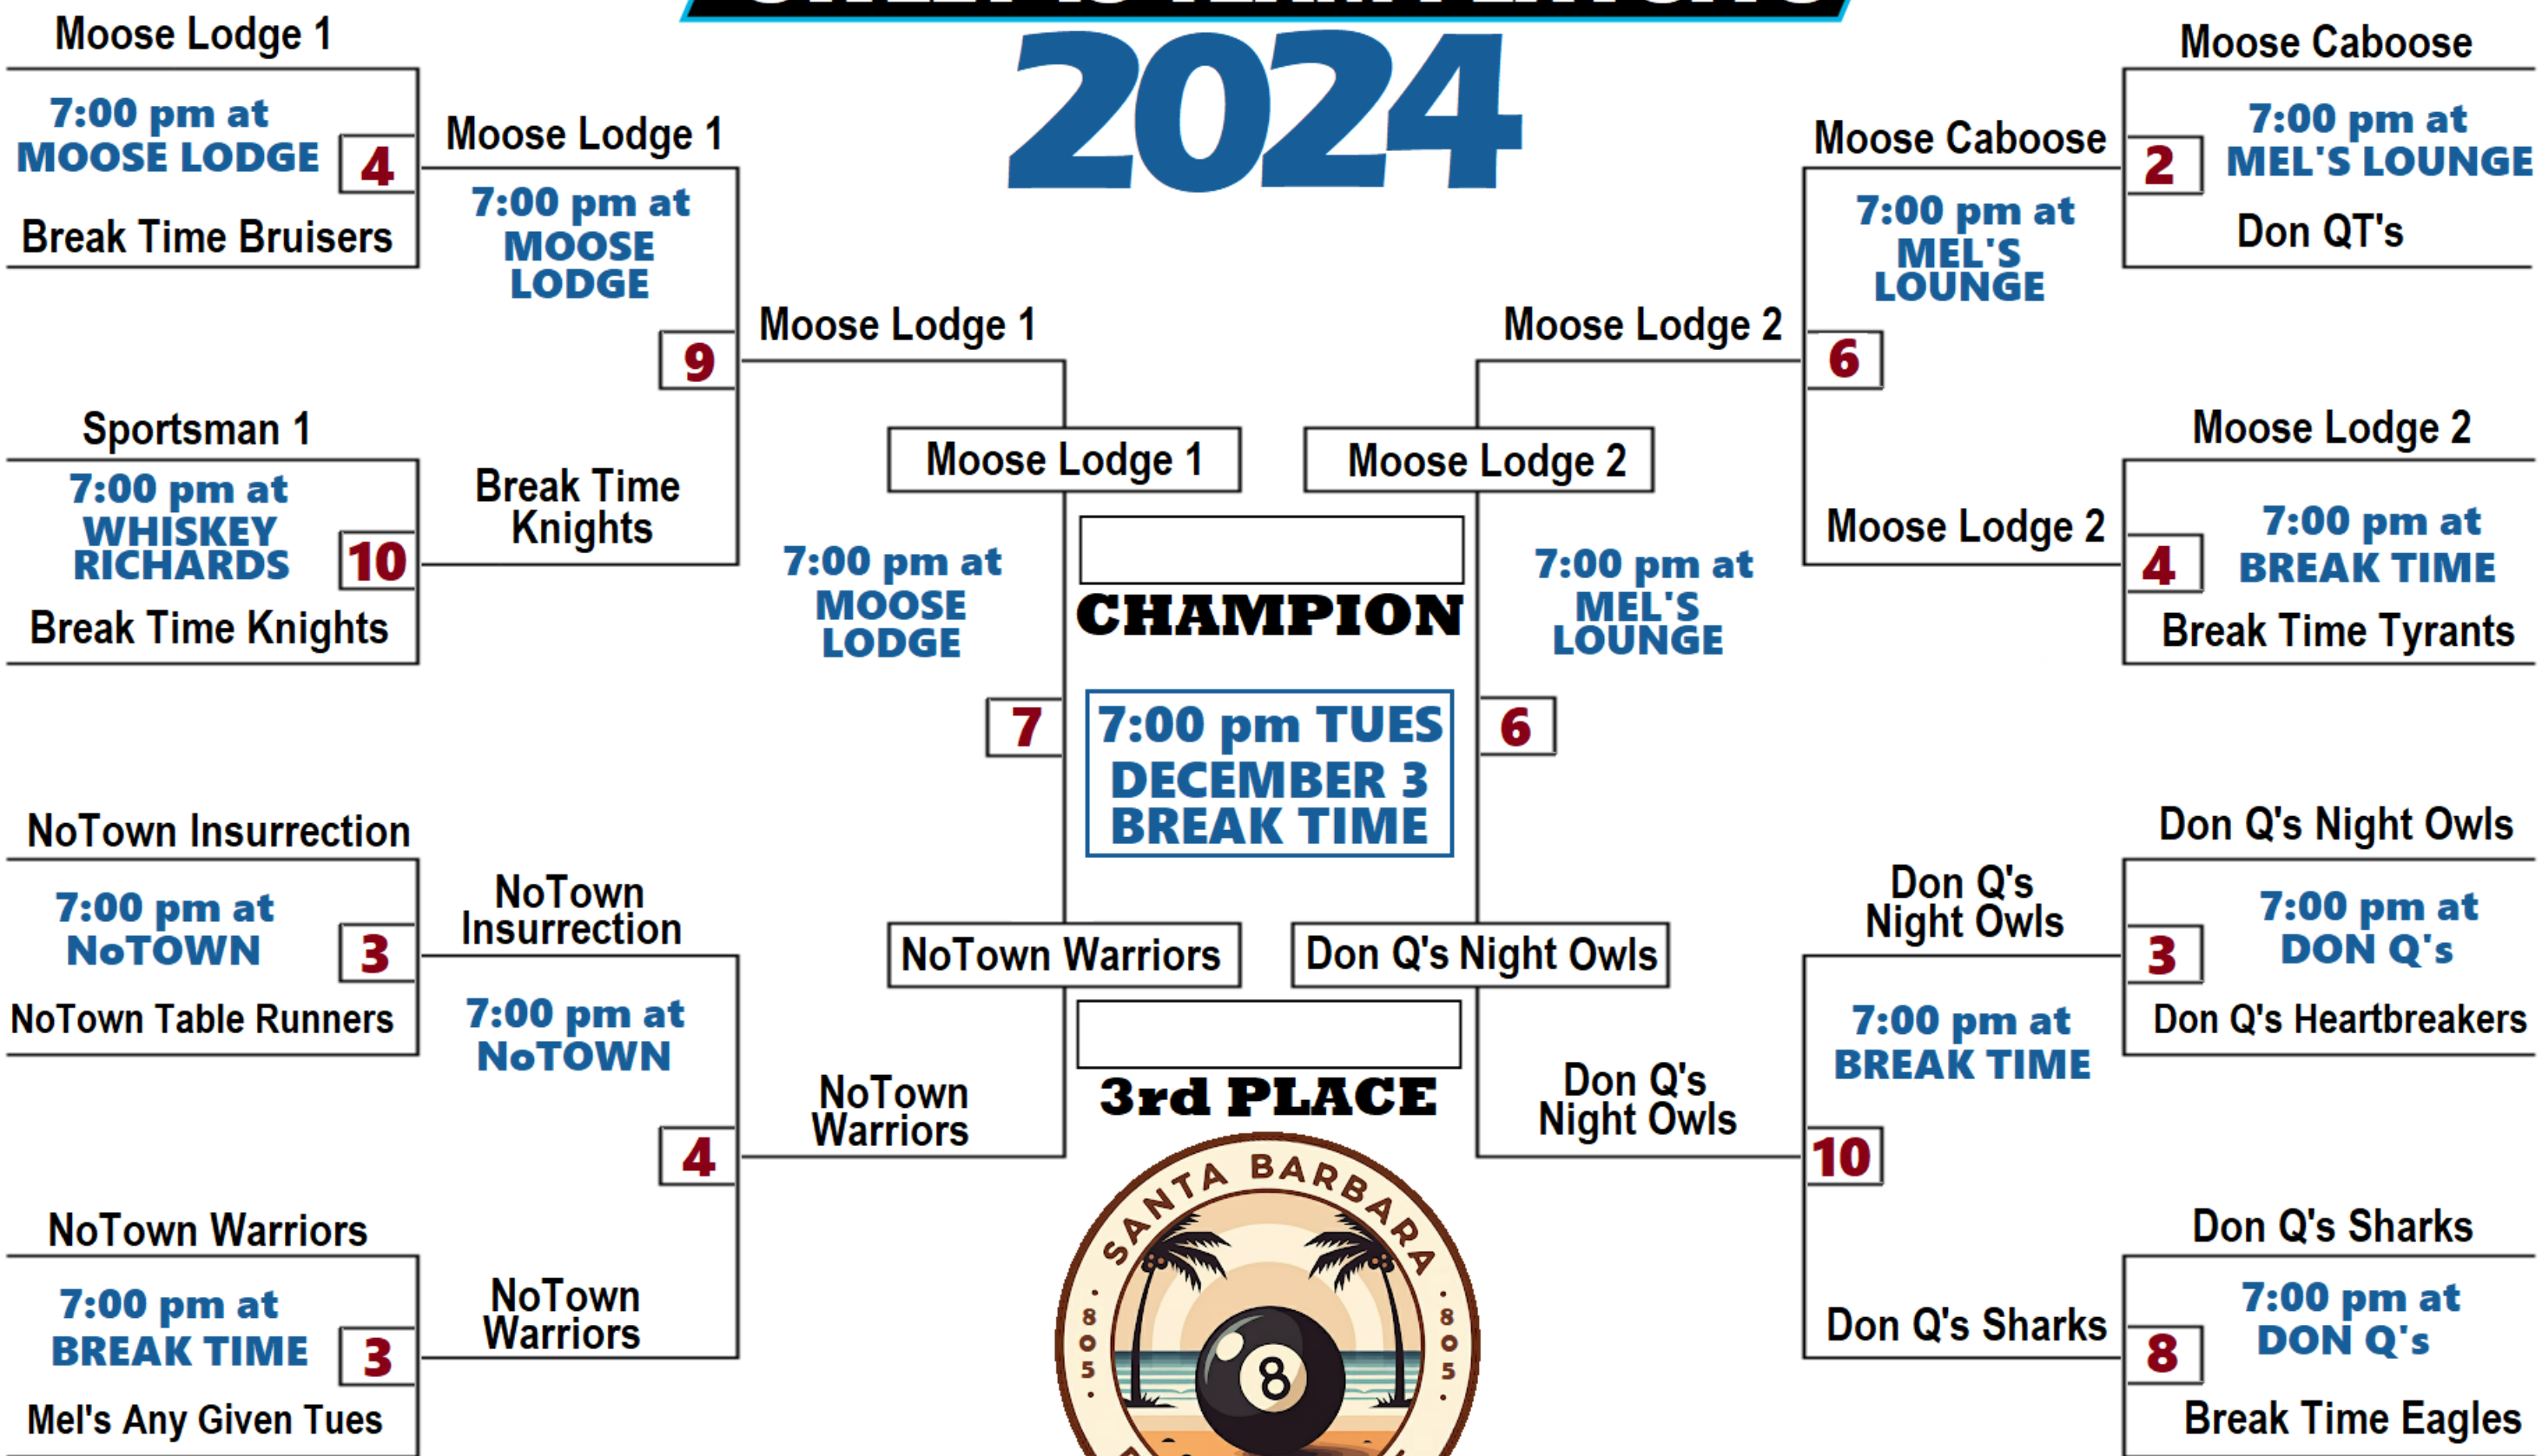

SANTA BARBARA POOL LEAGUE

NOV. 5th

NOV. 12th

NOV. 19th

DEC. 3rd

NOV. 19th

NOV. 12th

NOV. 5th

SWEET 16 TEAM PLAYOFFS

2024

ALL MATCHES ARE RACE-to-13 1st - \$400 2nd - \$300 3rd - \$200