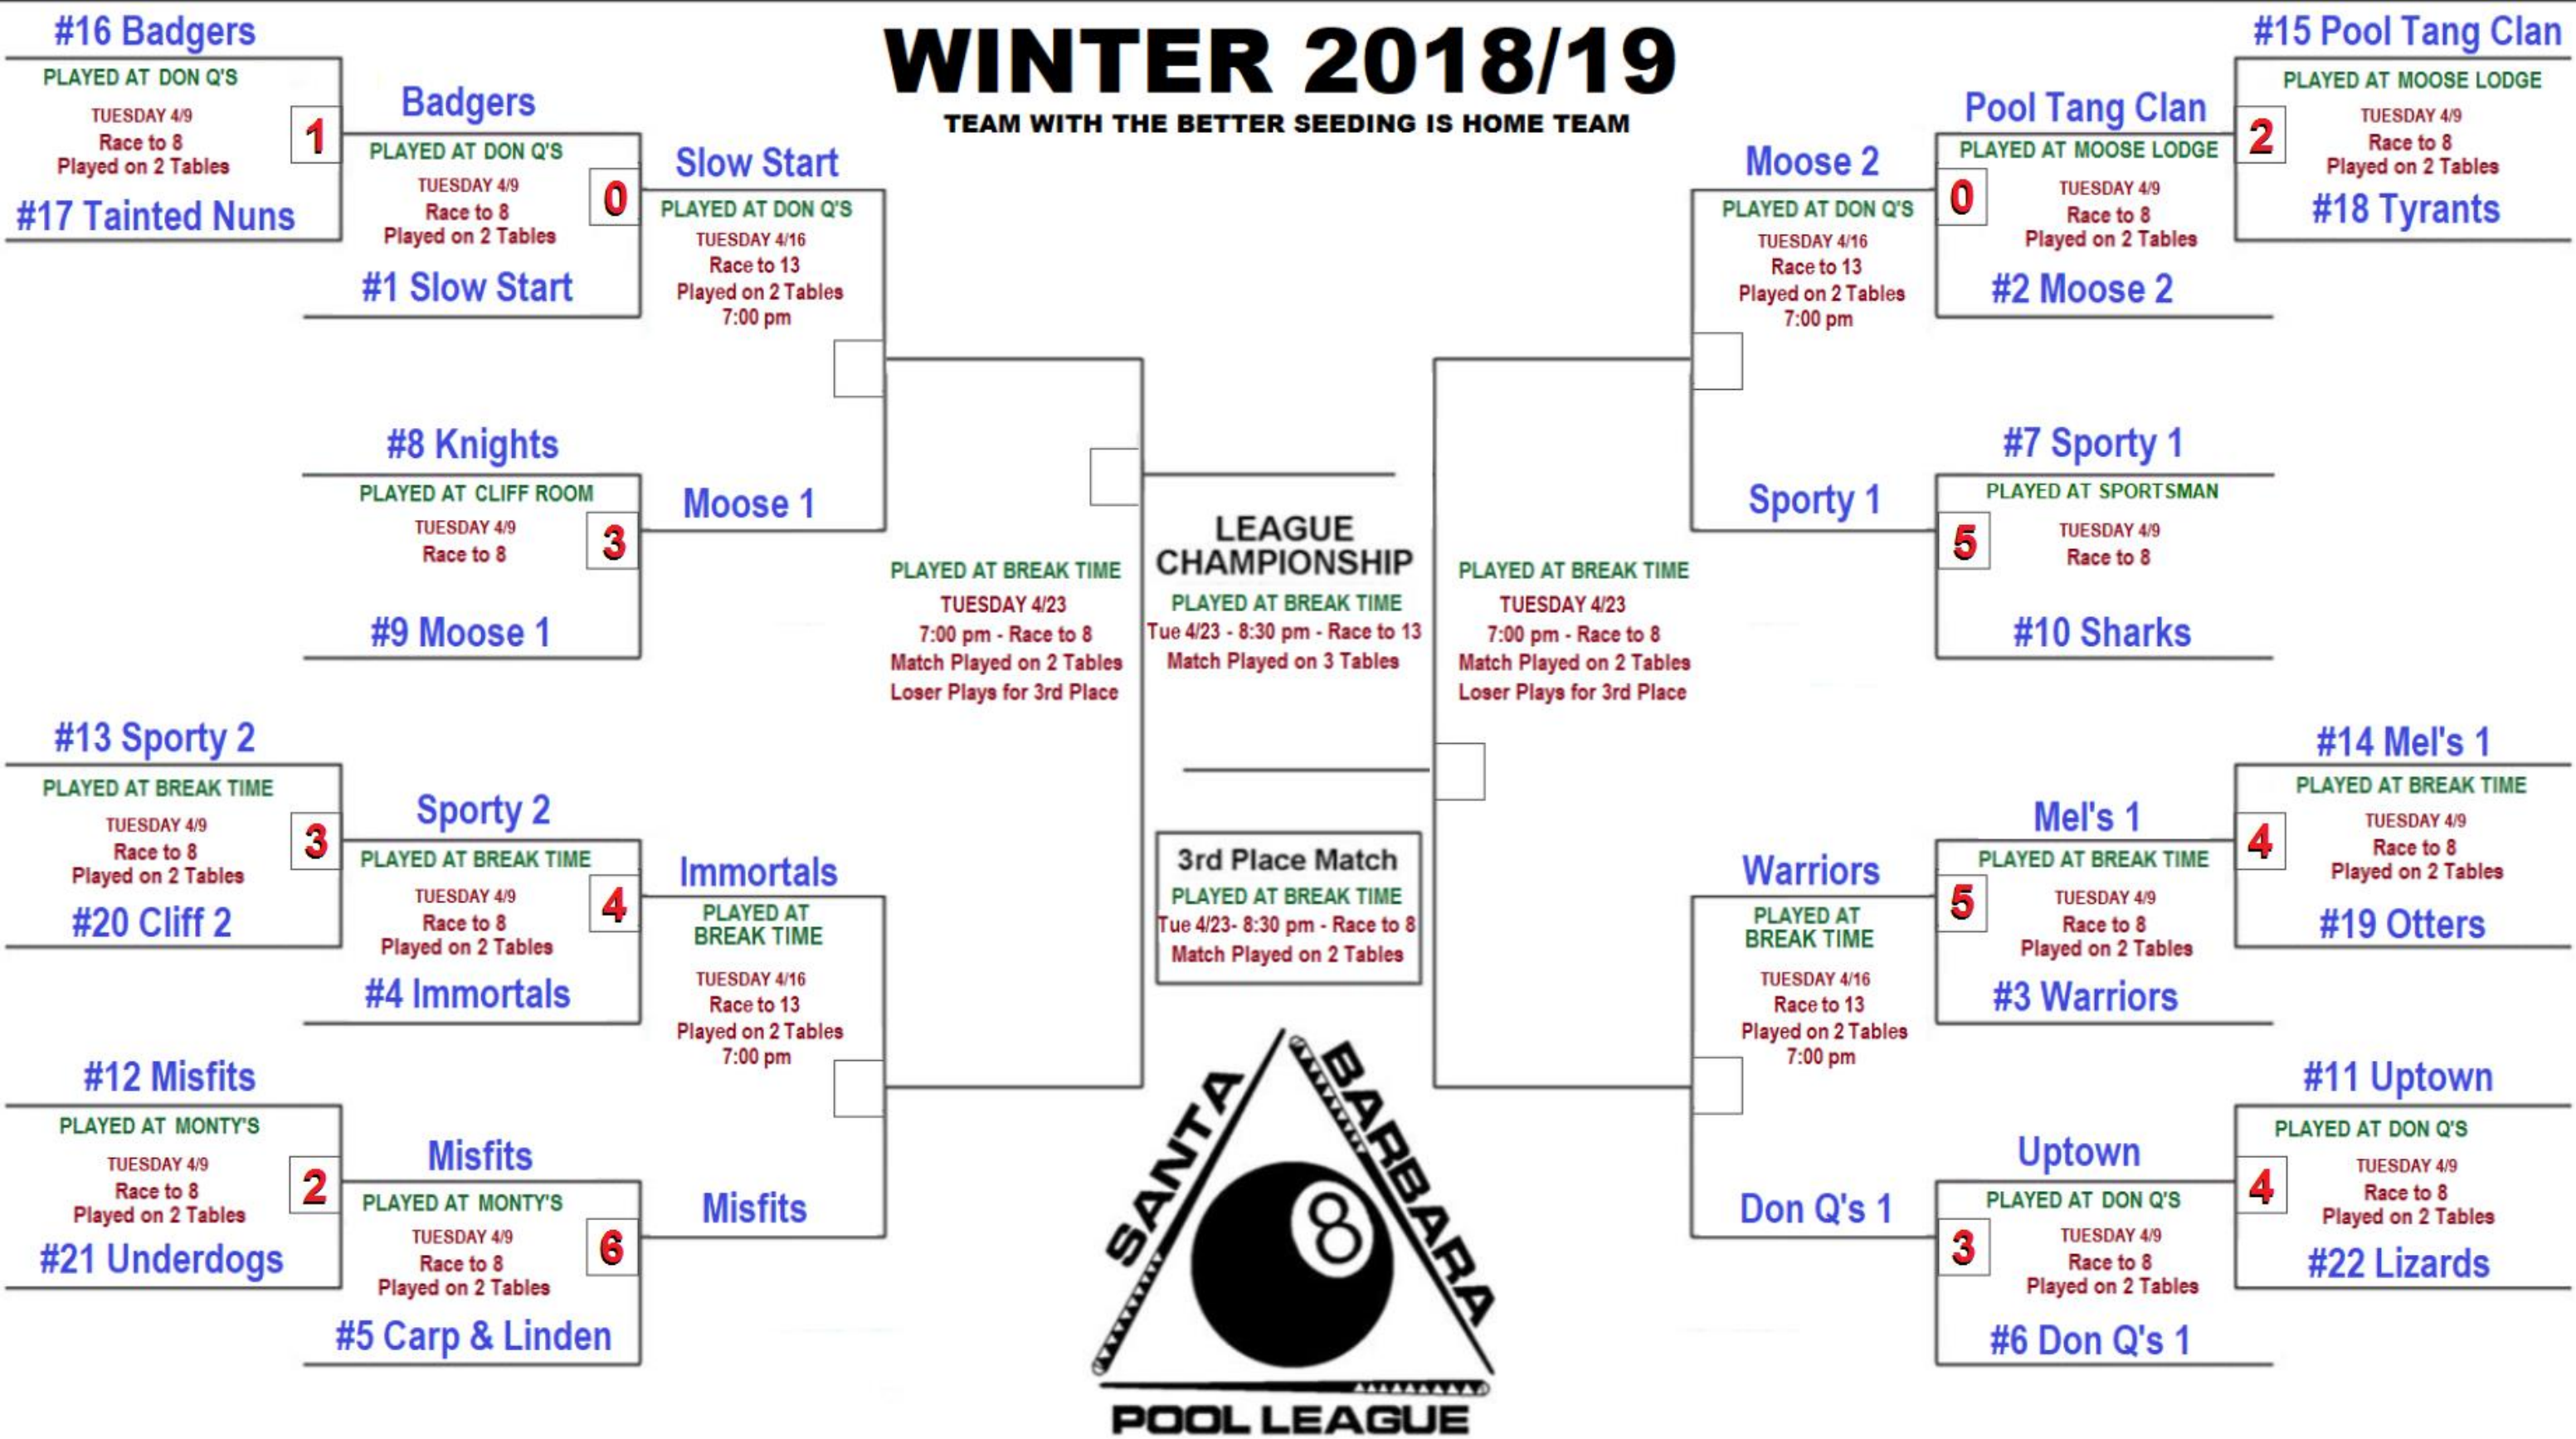

# SANTA BARBARA POOL LEAGUE - TEAM PLAYOFF BRACKET

## WINTER 2018/19

TEAM WITH THE BETTER SEEDING IS HOME TEAM

**1st Place: \$800**

**2nd Place: \$400**

**3rd Place: \$200**

**4th Place: \$100**